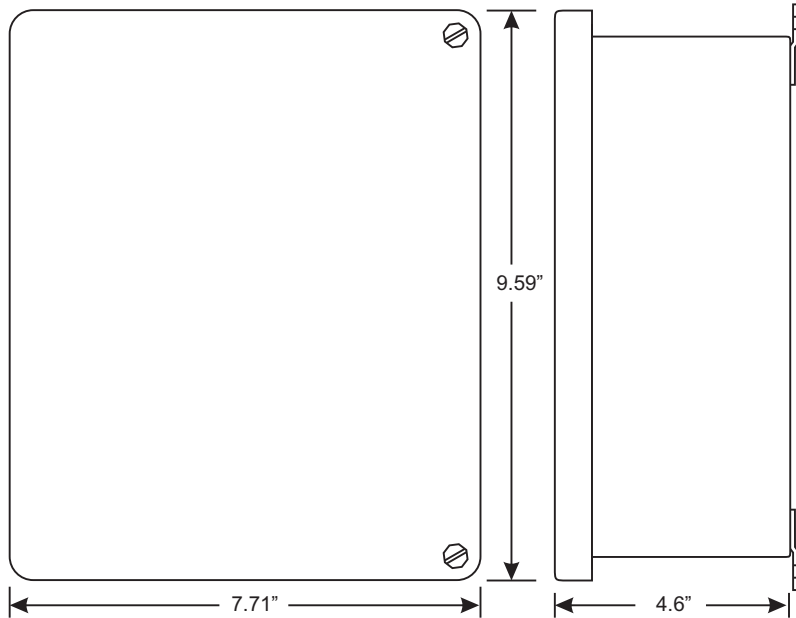

RCI-RPT-RF9

Enclosures & Dimensions: