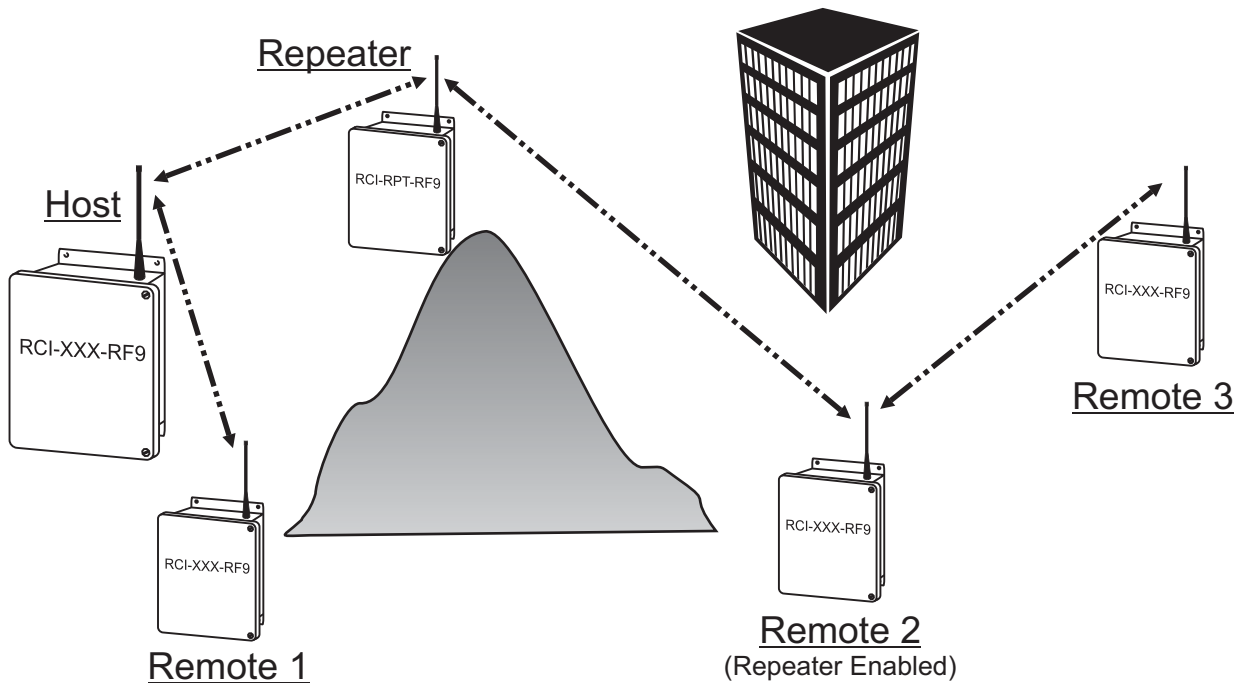

Connection:

Manufactured By:

Pribusin Inc.

www.pribusin.com
info@pribusin.com

USA:

Pribusin Inc.
4319 E. Apple Ave.
Muskegon, MI 49442
Ph: (231) 788-2900
Fx: (231) 788-2929